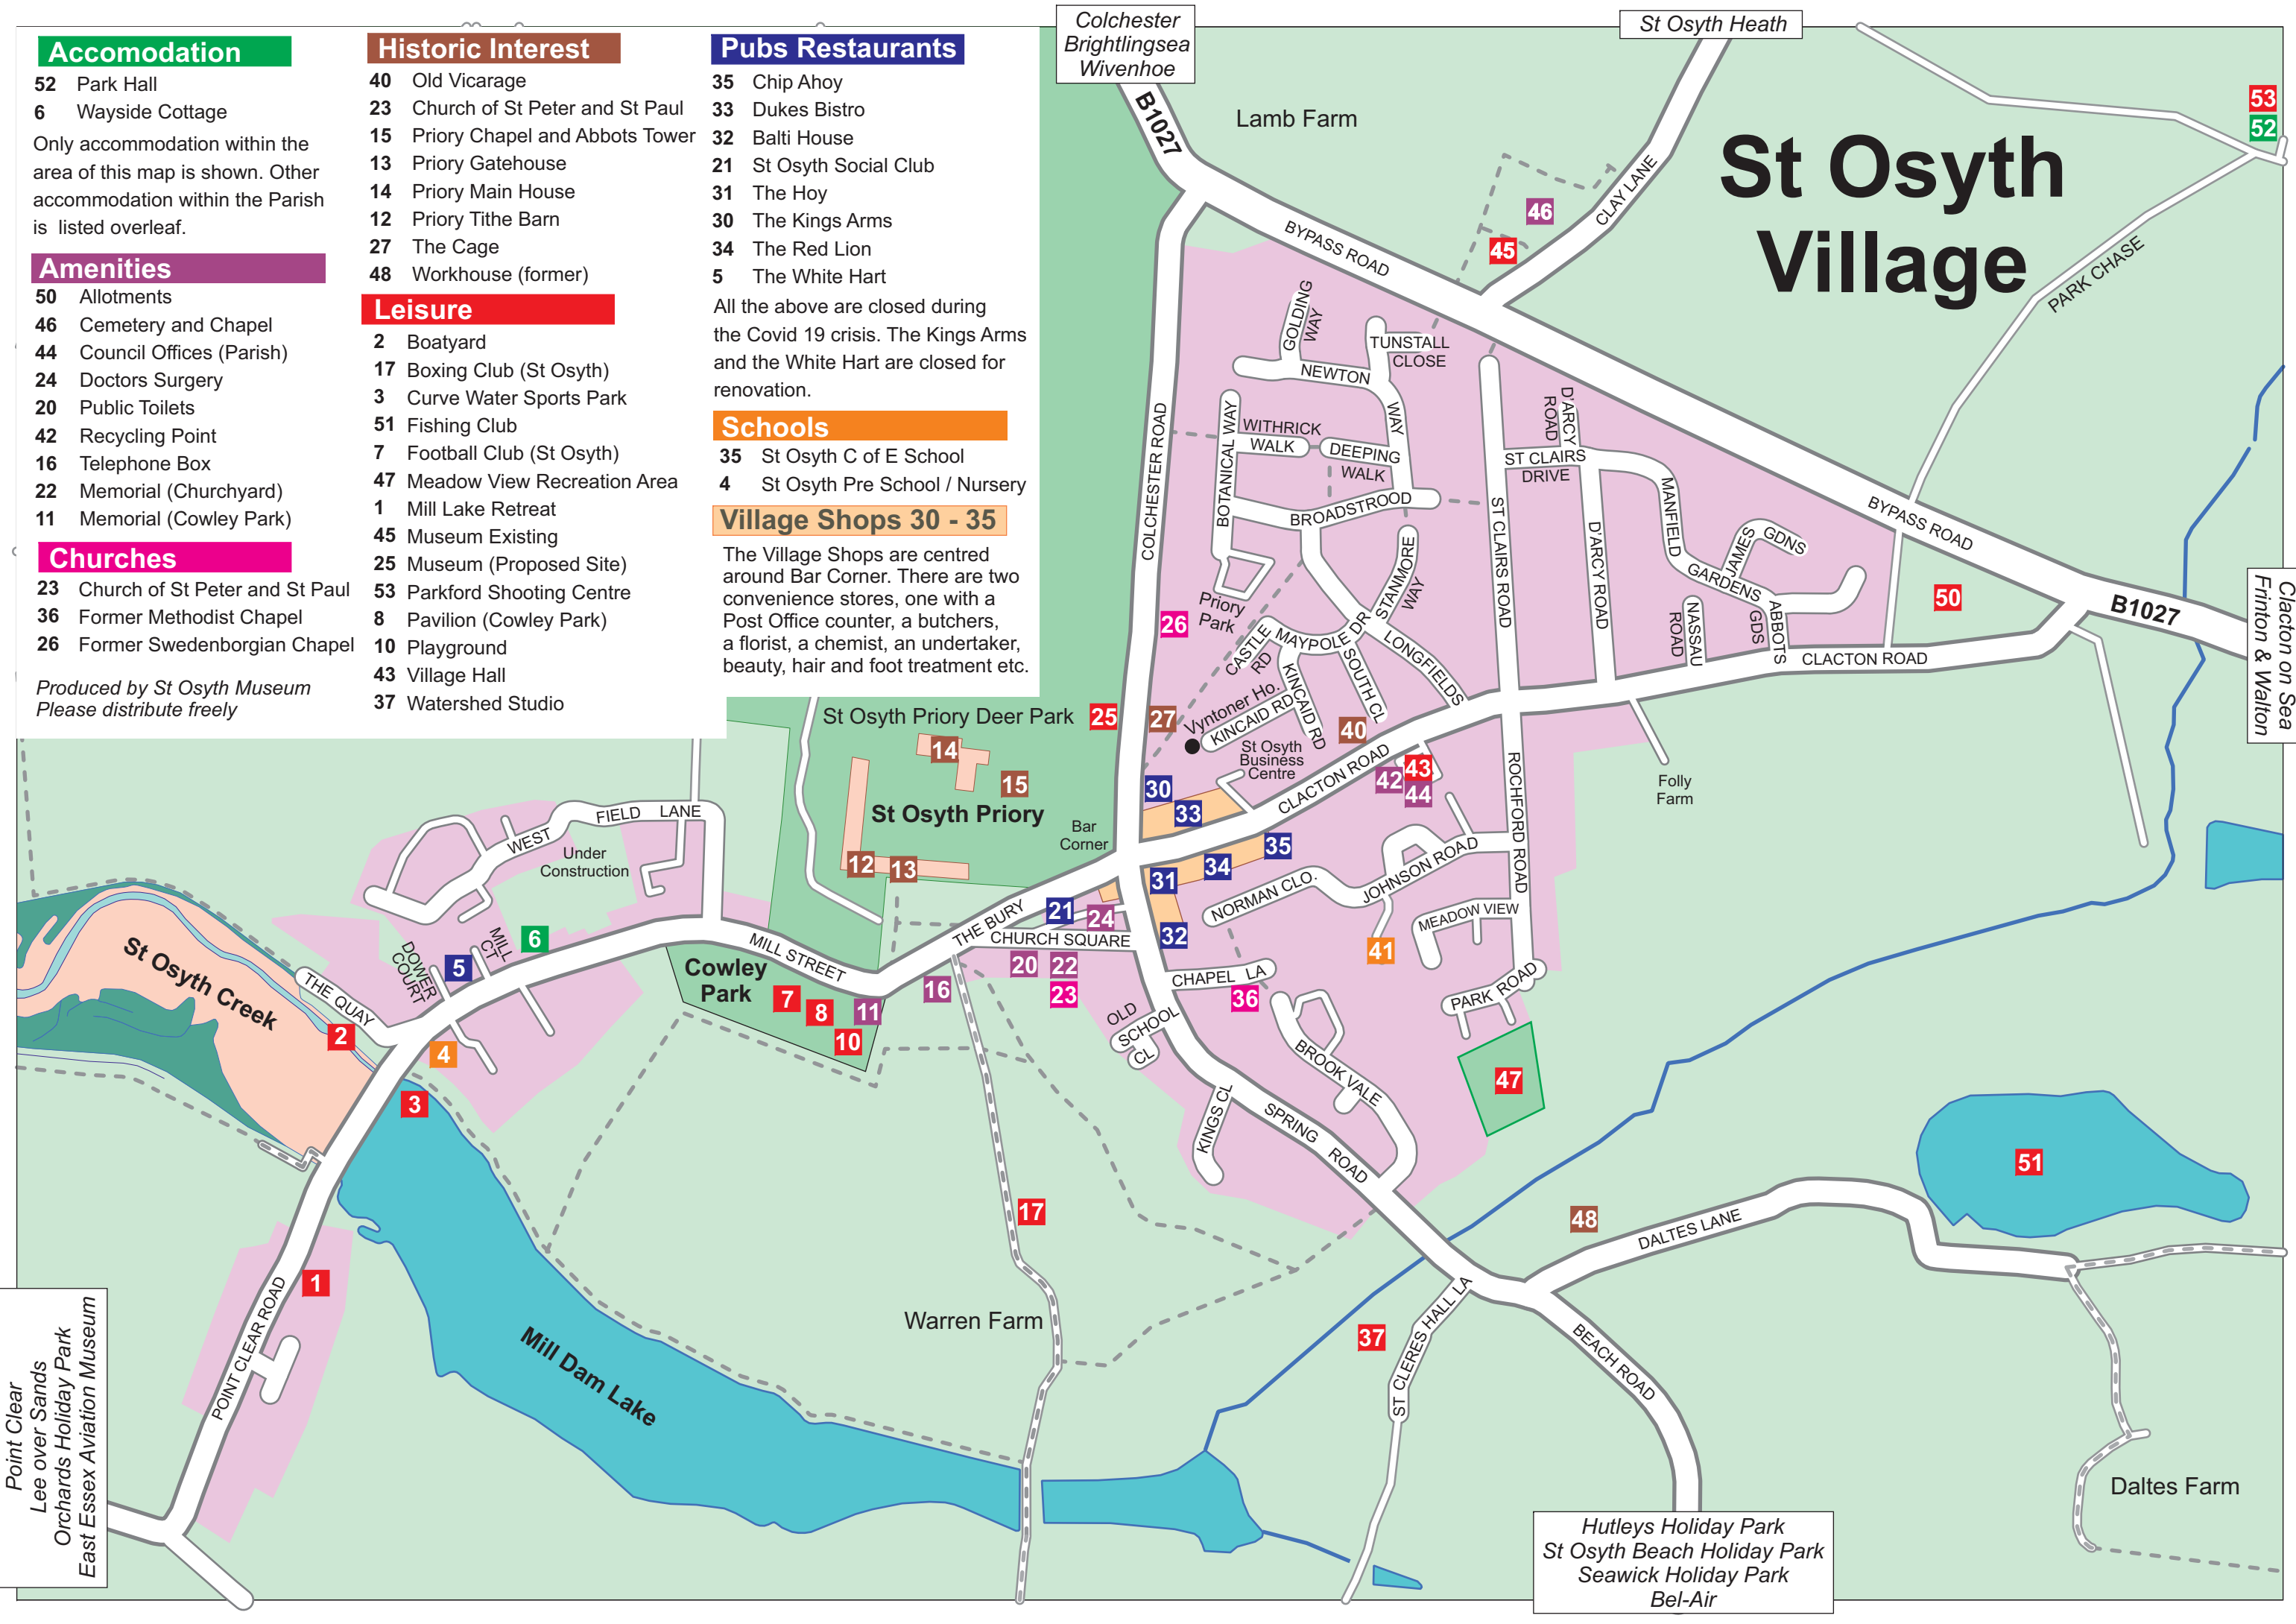

Pubs Restaurants

- 35 Chip Ahoy
- 33 Dukes Bistro
- 32 Balti House
- 21 St Osyth Social Club
- 31 The Hoy
- 30 The Kings Arms
- 34 The Red Lion
- 5 The White Hart

All the above are closed during the Covid 19 crisis. The Kings Arms and the White Hart are closed for renovation.

Schools

- 35 St Osyth C of E School
- 4 St Osyth Pre School / Nursery

Village Shops 30 - 35

The Village Shops are centred around Bar Corner. There are two convenience stores, one with a Post Office counter, a butchers, a florist, a chemist, an undertaker, beauty, hair and foot treatment etc.

Produced by St Osyth Museum
Please distribute freely

Point Clear
Lee over Sands
Orchards Holiday Park
East Essex Aviation Museum

Hutleys Holiday Park
St Osyth Beach Holiday Park
Seawick Holiday Park
Bel-Air

Clacton on Sea
Frinton & Walton